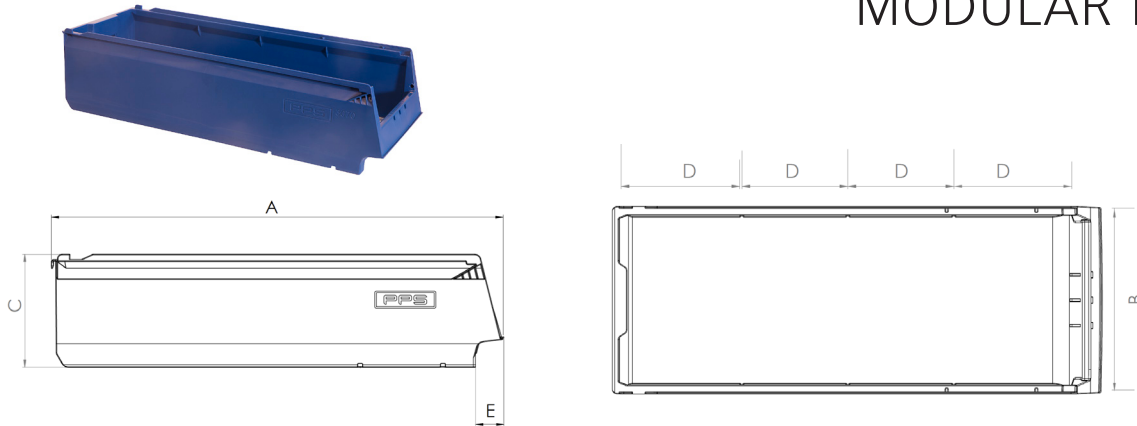

Technical data sheet

MODULAR BINS

MODULAR BINS FOR STORAGE SYSTEMS - All models are available in blue, grey, red and yellow ● ● ● ●

| Model | Length, mm (A) | Width, mm (B) | Height, mm (C) | Dividers | Positions of divider, from inside back going forward, mm (D) | mm (E) | Pcs/ Box | Pcs/ Pallet | Volume |
|-------|----------------|---------------|----------------|----------|--|--------|----------|-------------|---------|
| 3067 | 300 | 230 | 150 | 1 | 130 | 38 | 16 | 160 | 10,35 L |
| 3068 | 400 | 230 | 150 | 1 | 177 | 38 | 14 | 112 | 13,80 L |
| 3069 | 500 | 230 | 100 | 2 | 148, 289 | 38 | 10 | 100 | 17,25 L |
| 3070 | 600 | 230 | 150 | 3 | 146, 276, 406 | 38 | 10 | 100 | 20,70 L |